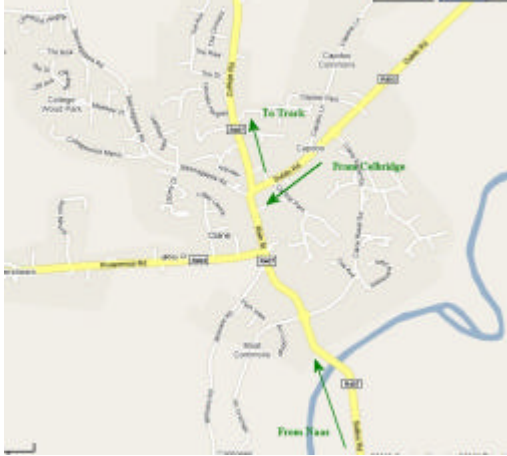

# Directions to DMCC Racetrack. Rathcoffey – Prosperous

From Celbridge.

Take the R403 to Clane. In Clane turn right onto the R407.

Turn left onto the R408 towards Prosperous.

This turn looks like a crossroads on the map, but is a staggered or offset junction, the R408 towards Maynooth is a short distance further on the right.

The track is on the lefthand side in a farmyard with a sign advertiments allotments to rent, the landmark is a thatched cottage which is beside the track..

From Naas take the R407 and follow the above directions.

From Maynooth take the R408 (the track is on this road), at the junction with the R407 turn left and then almost immediately right for the continuation of the R408.