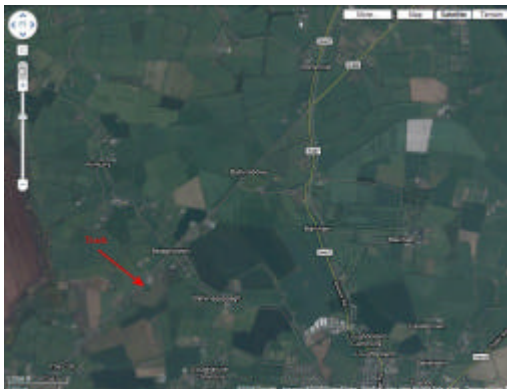

# Directions to DMCC Racetrack. Rathcoffey – Prosperous

From Celbridge.

Take the R403 to Clane. In Clane turn right onto the R407.

Turn left onto the R408 towards Prosperous.

This turn looks like a crossroads on the map, but is a staggered or offset junction, the R408 towards Maynooth is a short distance further on the right.

The track is on the lefthand side in a farmyard with a sign advertiments allotments to rent, the landmark is a thatched cottage which is beside the track..

From Naas take the R407 and follow the above directions.

From Maynooth take the R408 (the track is on this road), at the junction with the R407 turn left and then almost immediately right for the continuation of the R408.